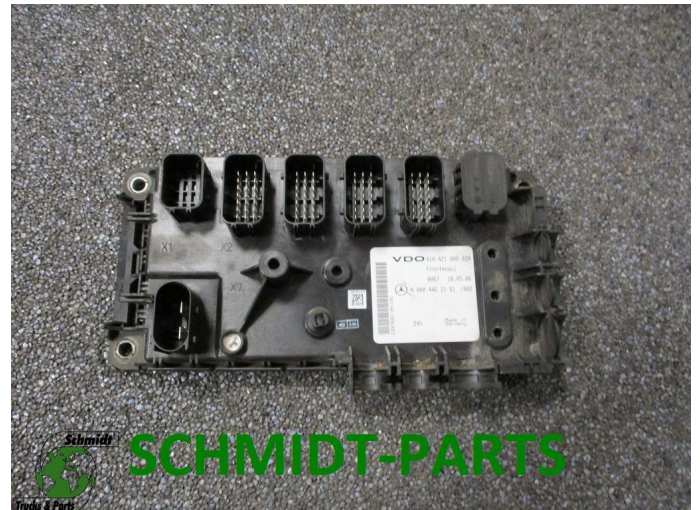

## Mercedes-Benz A 000 446 21 61 FRONDMODULEN 1844 EURO 5 MP 3 MODEL

Construction	Electronics
Id	2872035
Mileage	0 km
Fuel	Diesel
General state	Good
Technical state	Good
Optical state	Good
Serial number	A0004462161

### Description

Mercedes-Benz ACTROS FRONDMODULE  
PART A 000 446 21 61  
WG 407