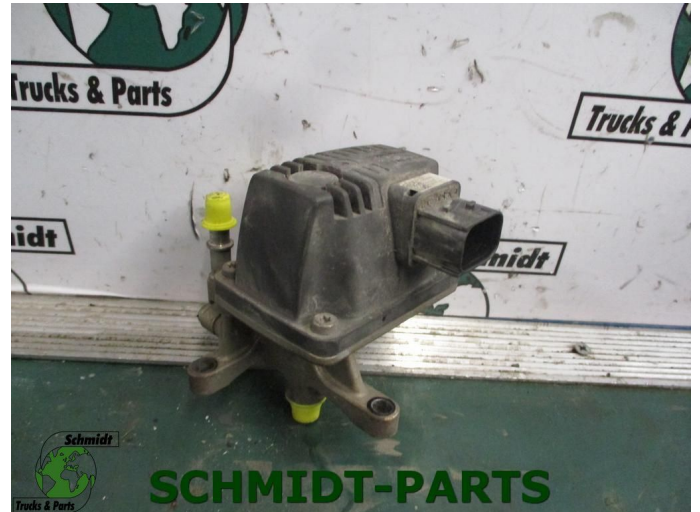

T.: [+31 24 378 00 44](tel:+31243780044)

E.: [info@schmidt-](mailto:info@schmidt-trucks.com)

trucks.com

De Ren 1

6562 JJ, Groesbeek

Nederland

Mercedes-Benz A 000 140 33 39 Adblue Injector

Construction	Exhaust system
Year	2014
Id	2875081
Mileage	0 km
Fuel	Other
General state	Very good
Technical state	Very good
Optical state	Very good
Serial number	A000140339

Description

Mercedes-Benz Adblue Injector

Model: 2012 t/m 2016

Mercedes-Benz Onderdeel Nummer: A 000 140 33 39

WG:557