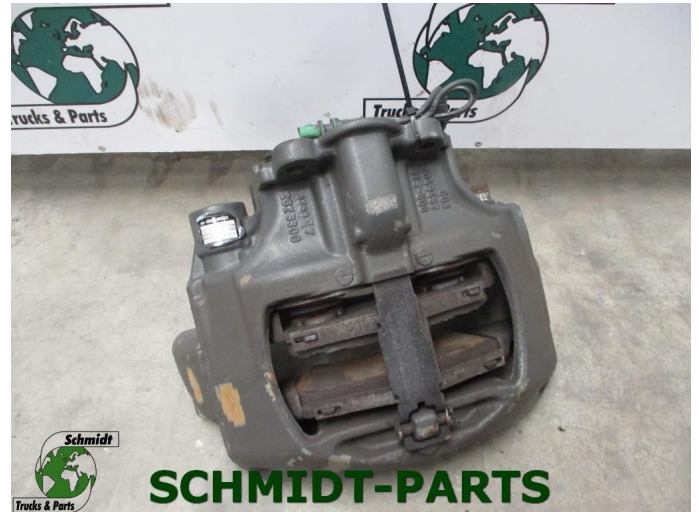

T.: [+31 24 378 00 44](tel:+31243780044)

E.: [info@schmidt-](mailto:info@schmidt-trucks.com)

trucks.com

De Ren 1

6562 JJ, Groesbeek

Nederland

Mercedes-Benz A 004 420 75 83

Construction	Brake part
Year	2014
Id	2875105
Mileage	0 km
Fuel	Other
General state	Very good
Technical state	Very good
Optical state	Very good
Serial number	A0044207583

Description

Mercedes-Benz Remklauw Links

Model: 2012 t/m 2016

Mercedes-Benz Onderdeel Nummer: A 004 420 75 83

A 944 420 10 02

WG:557