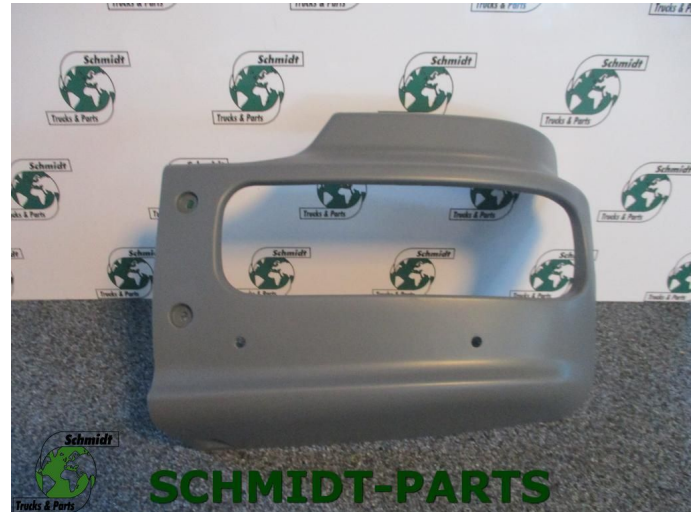

## Mercedes-Benz A 973 880 04 70 Atego Bumperhoek Links 8T

<b>Construction</b>	Bumper
<b>Year</b>	2012
<b>Id</b>	2875141
<b>Mileage</b>	0 km
<b>Fuel</b>	Other
<b>General state</b>	Very good
<b>Technical state</b>	Very good
<b>Optical state</b>	Very good
<b>Serial number</b>	A9738800470

### Description

Mercedes-Benz Atego 8T Bumperhoek Links

Model: 2002 t/m 2014

Mercedes-Benz Onderdeel Nummer: A 973 880 04 70

Kleur: Grijs

NIEUW!