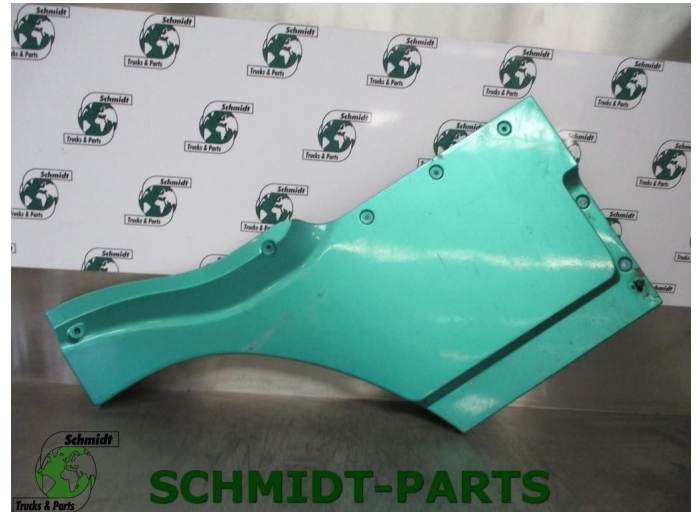

## Mercedes-Benz A 941 720 03 48 Deurverlenger Links

<b>Construction</b>	Cab part
<b>Year</b>	2008
<b>Id</b>	2875839
<b>Mileage</b>	0 km
<b>Fuel</b>	Other
<b>General state</b>	Very good
<b>Technical state</b>	Very good
<b>Optical state</b>	Very good
<b>Serial number</b>	A9417200348