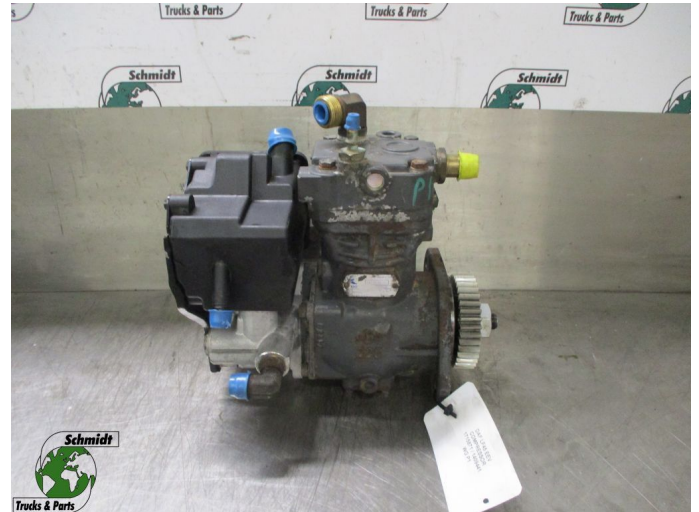

## DAF LF 1715871 COMPRESSOR EEV

<b>Construction</b>	Compressor
<b>Id</b>	2882120
<b>Mileage</b>	0 km
<b>Fuel</b>	Other
<b>General state</b>	Good
<b>Technical state</b>	Good
<b>Optical state</b>	Good
<b>Serial number</b>	1715871

### Description

DAF LF COMPRESSOR  
EEV

PART NR: 1715871

WG P1