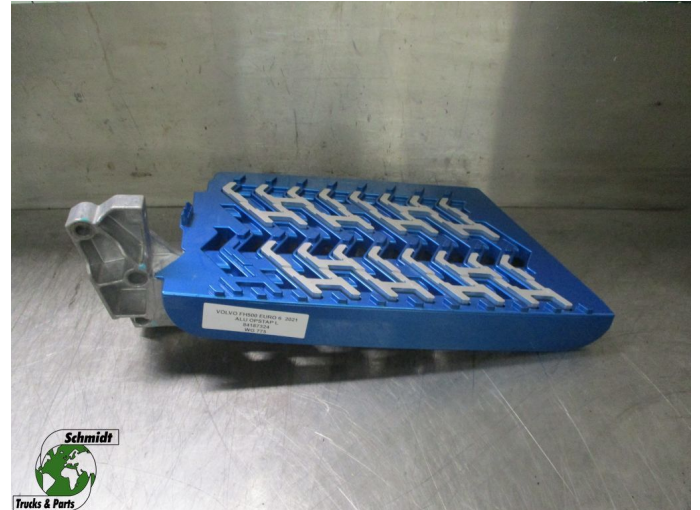

T.: [+31 24 378 00 44](tel:+31243780044)

E.: [info@schmidt-](mailto:info@schmidt-trucks.com)

trucks.com

De Ren 1

6562 JJ, Groesbeek

Nederland

Volvo FH500 84187324 ALU OPSTAP LINKS EURO 6

Construction	Cab part
Id	2882234
Mileage	0 km
Fuel	Other
General state	Good
Technical state	Good
Optical state	Good
Serial number	84187324

Description

VOLVO FH500 ALU OPSTAP LINKS
EURO 6 2021

PART NR: 84187324

WG 775