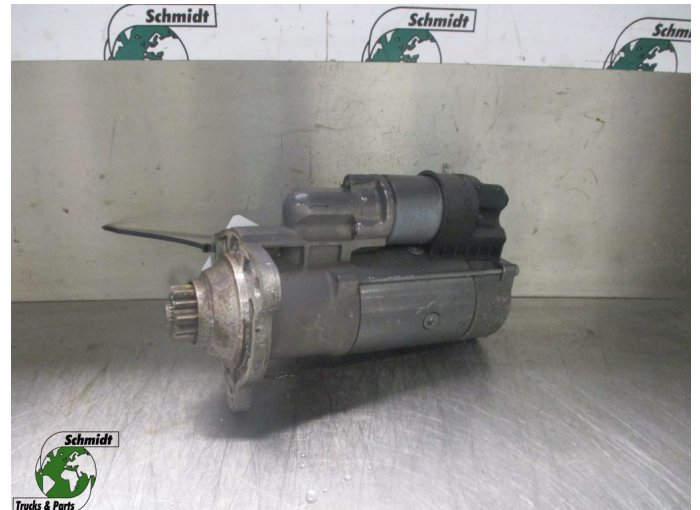

## Scania R410 2276131 / 2708317 STARTMOTOR EURO 6 MODEL 2020

<b>Construction</b>	Starting motor
<b>Id</b>	2882898
<b>Mileage</b>	0 km
<b>Fuel</b>	Other
<b>General state</b>	Good
<b>Technical state</b>	Good
<b>Optical state</b>	Good
<b>Serial number</b>	2276131

### Description

SCANIA R410 STARTMOTOR  
EURO 6 MODEL 2020

PART NR: 2793574

WG 785 / 679 / 884