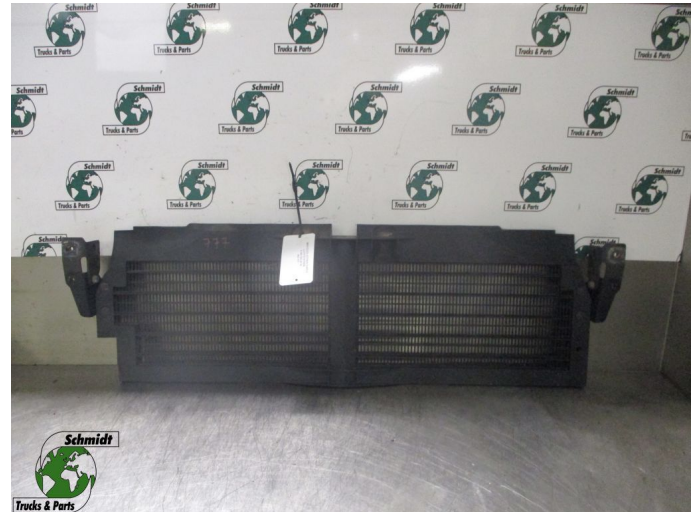

## Mercedes-Benz MERCEDES BENZ ACTROS EURO 6

<b>Construction</b>	Cooling system
<b>Id</b>	2883050
<b>Mileage</b>	0 km
<b>Fuel</b>	Other
<b>General state</b>	Good
<b>Technical state</b>	Good
<b>Optical state</b>	Good
<b>Serial number</b>	A 960 500 24 16