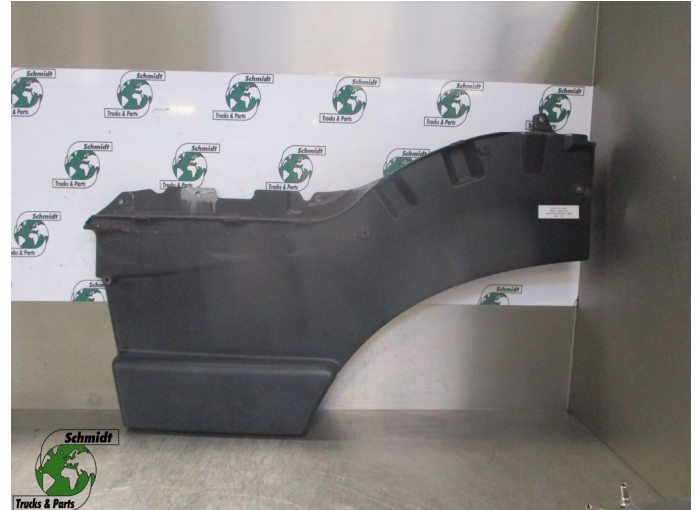

## Iveco HIWAY 504211612 DEURVERLENGER LINKS EURO 6

<b>Construction</b>	Cab part
<b>Id</b>	2883614
<b>Mileage</b>	0 km
<b>Fuel</b>	Other
<b>General state</b>	Good
<b>Technical state</b>	Good
<b>Optical state</b>	Good
<b>Serial number</b>	504211612

### Description

IVECO HIWAY DEURVERLENGER LINKS  
EURO 6

PART NR: 504211612

WG 737