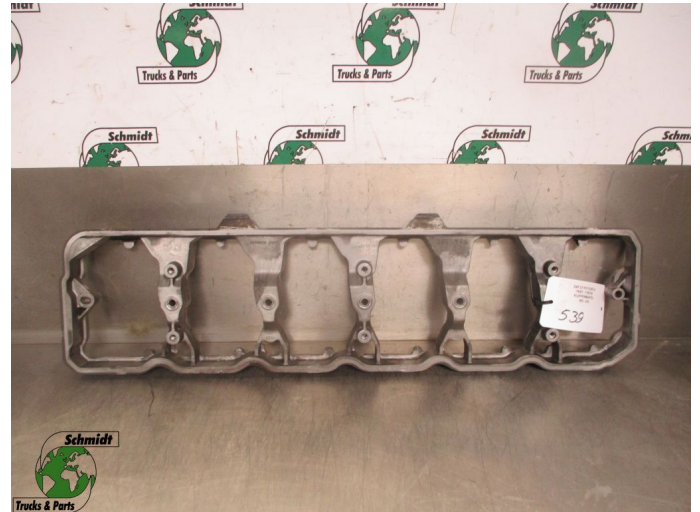

T.: [+31 24 378 00 44](tel:+31243780044)

E.: [info@schmidt-](mailto:info@schmidt-trucks.com)

trucks.com

De Ren 1

6562 JJ, Groesbeek

Nederland

DAF 1706192 KLEPPENMANTEL PX 7 EURO 6

Construction	Engine part
Id	2883959
Mileage	0 km
Fuel	Other
General state	Good
Technical state	Good
Optical state	Good
Serial number	1706192

Description

KLEPPEN MANTEL DAF PX 7 EURO 6
PART 1706192
WG 539 / WG RM498