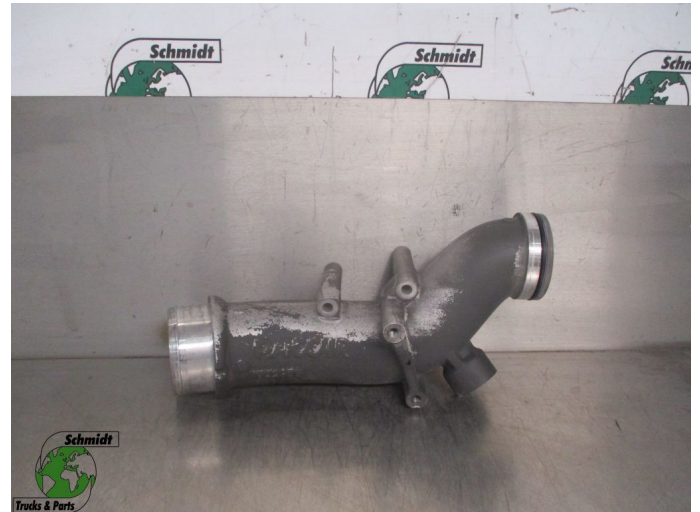

T.: [+31 24 378 00 44](tel:+31243780044)

E.: [info@schmidt-](mailto:info@schmidt-trucks.com)

trucks.com

De Ren 1

6562 JJ, Groesbeek

Nederland

DAF 1922835 INTERCOOLER BUIS MX 11 EURO

Construction	Engine part
Id	2884193
Mileage	0 km
Fuel	Other
General state	Good
Technical state	Good
Optical state	Good
Serial number	1922835

Description

DAF MX 11 EURO 6

PART 1922835

WG 673//551// 911// P30