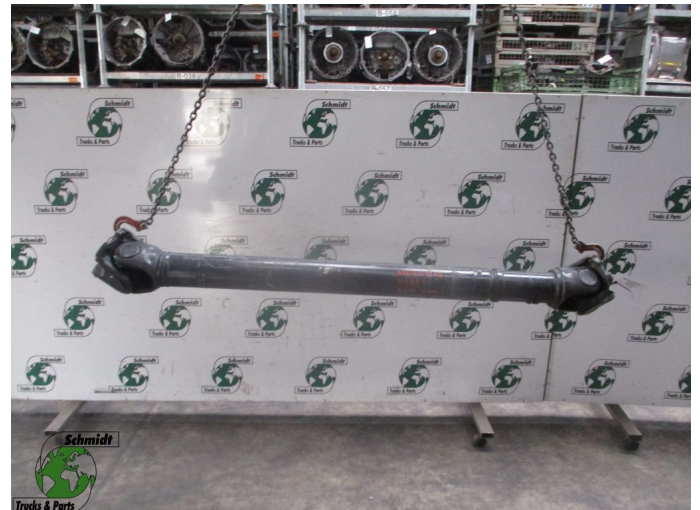

Construction	Drive shaft
Id	2884294
Mileage	0 km
Fuel	Other
General state	Good
Technical state	Good
Optical state	Good
Serial number	A 661 410 51 02

Description

MERCEDES ACTROS AANDRIJFAS
EURO 6 MODEL 2021