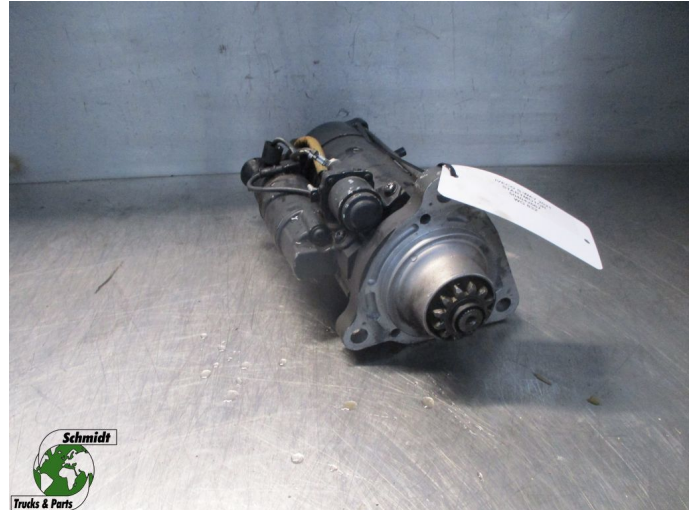

## Iveco S-WAY 504042667 STARTMOTOR EURO 6 MODEL 2021

<b>Construction</b>	Starting motor
<b>Id</b>	2884770
<b>Mileage</b>	0 km
<b>Fuel</b>	Other
<b>General state</b>	Good
<b>Technical state</b>	Good
<b>Optical state</b>	Good
<b>Serial number</b>	504042667

### Description

IVECO S-WAY STARTMOTOR  
EURO 6 MODEL 2021

PART NR: 504042667

WG 832