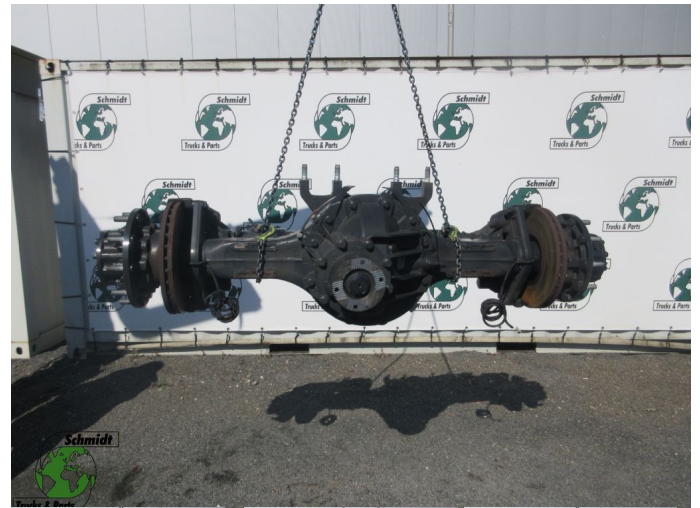

Description

MAN 18.510 EURO 6 MODEL 2022

PART 81.35010-6301 / HY-1350.12 RATIO 2,533/1=38:15

WG 875 LOC DELTA