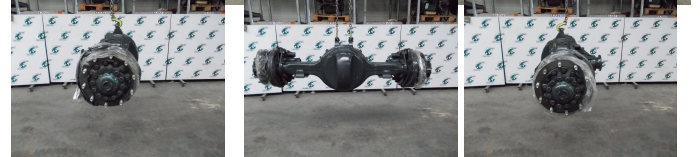

## Iveco MS17XEVO/CAM16167641/RATIO 1/308//5802029132

<b>Construction</b>	Rear axle
<b>Id</b>	2888364
<b>Mileage</b>	0 km
<b>Fuel</b>	Other
<b>General state</b>	Good
<b>Technical state</b>	Good
<b>Optical state</b>	Good
<b>Serial number</b>	MS17XEVO/CAM16167641/RATIO 1/308

### Description

IVECO HI WAY EURO 6 NIEUWE !!!!  
PART MS17XEVO/CAM16167641/RATIO 1/308//5802029132  
PART 580203351//580202932  
REMCLAUW R+L 5801341082//5801341083  
WG 2 LOC GPL 097

**MERITOR**  
MODEL: 172 EVO  
CUSTOMER: 00000000-0000  
SER: 00000000000000000000  
RATIO: 1/308 DATE: 00/00/00  
MADE IN ITALY