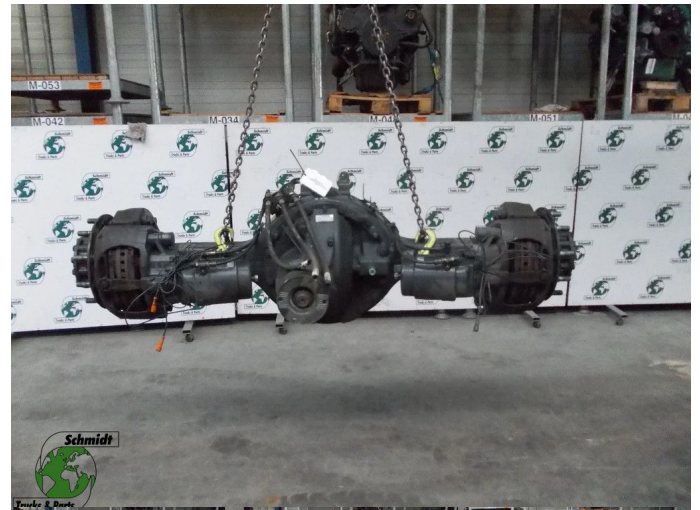

Description

IVECO S WAY 440S46 EURO 6 MODEL 2022

PART AS 5802047897//

KLOK NR 42560546 RATIO 1,370

WIELKLAUW 7186804

REMCLAUW 42568071 R//42568072 L //

WG 832 LOC GPL 041