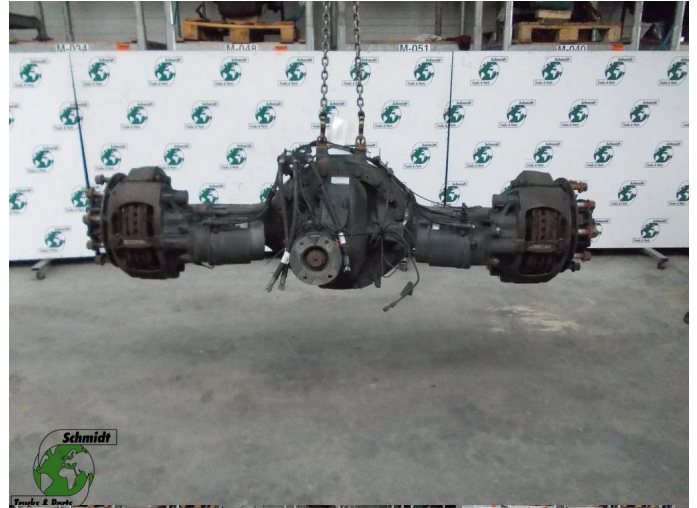

## Iveco 5802047897//42560546/RATIO 1/370 MS17X 2021

<b>Construction</b>	Rear axle
<b>Id</b>	2888387
<b>Mileage</b>	0 km
<b>Fuel</b>	Other
<b>General state</b>	Good
<b>Technical state</b>	Good
<b>Optical state</b>	Good
<b>Serial number</b>	5802047897//42560546/RATIO 1/370

### Description

IVECO S WAY 440S 46 EURO 6  
PART 5802047897//42560546/RATIO 1/370  
PART 5802047906  
WIELNAAF 7186804  
REMCLAUW 42541412//42552622  
WG 860 LOC GPL 109

**MERITOR**  
MODEL: MS17X  
CUST. NO. 0000000000000000  
SER. NO. 120015016  
RATIO: 1/370  
MADE IN ITALY