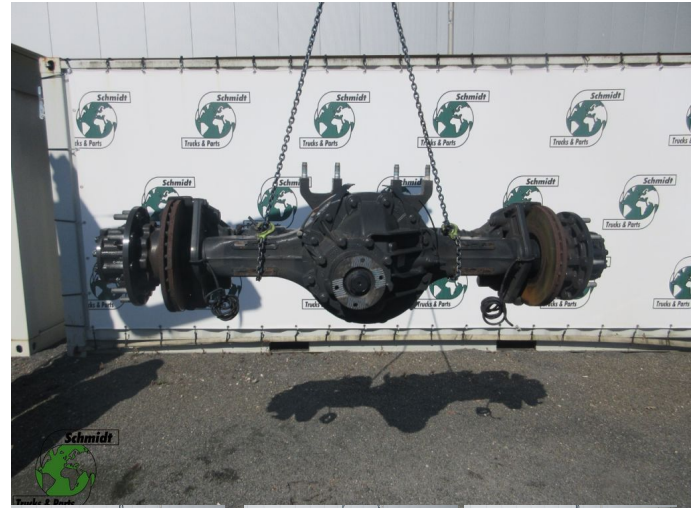

Description

MAN 18.510 EURO 6 MODEL 2022

PART 81.35010-6301 / HY-1350.12 RATIO 2,533/1=38:15

WG 875 LOC DELTA